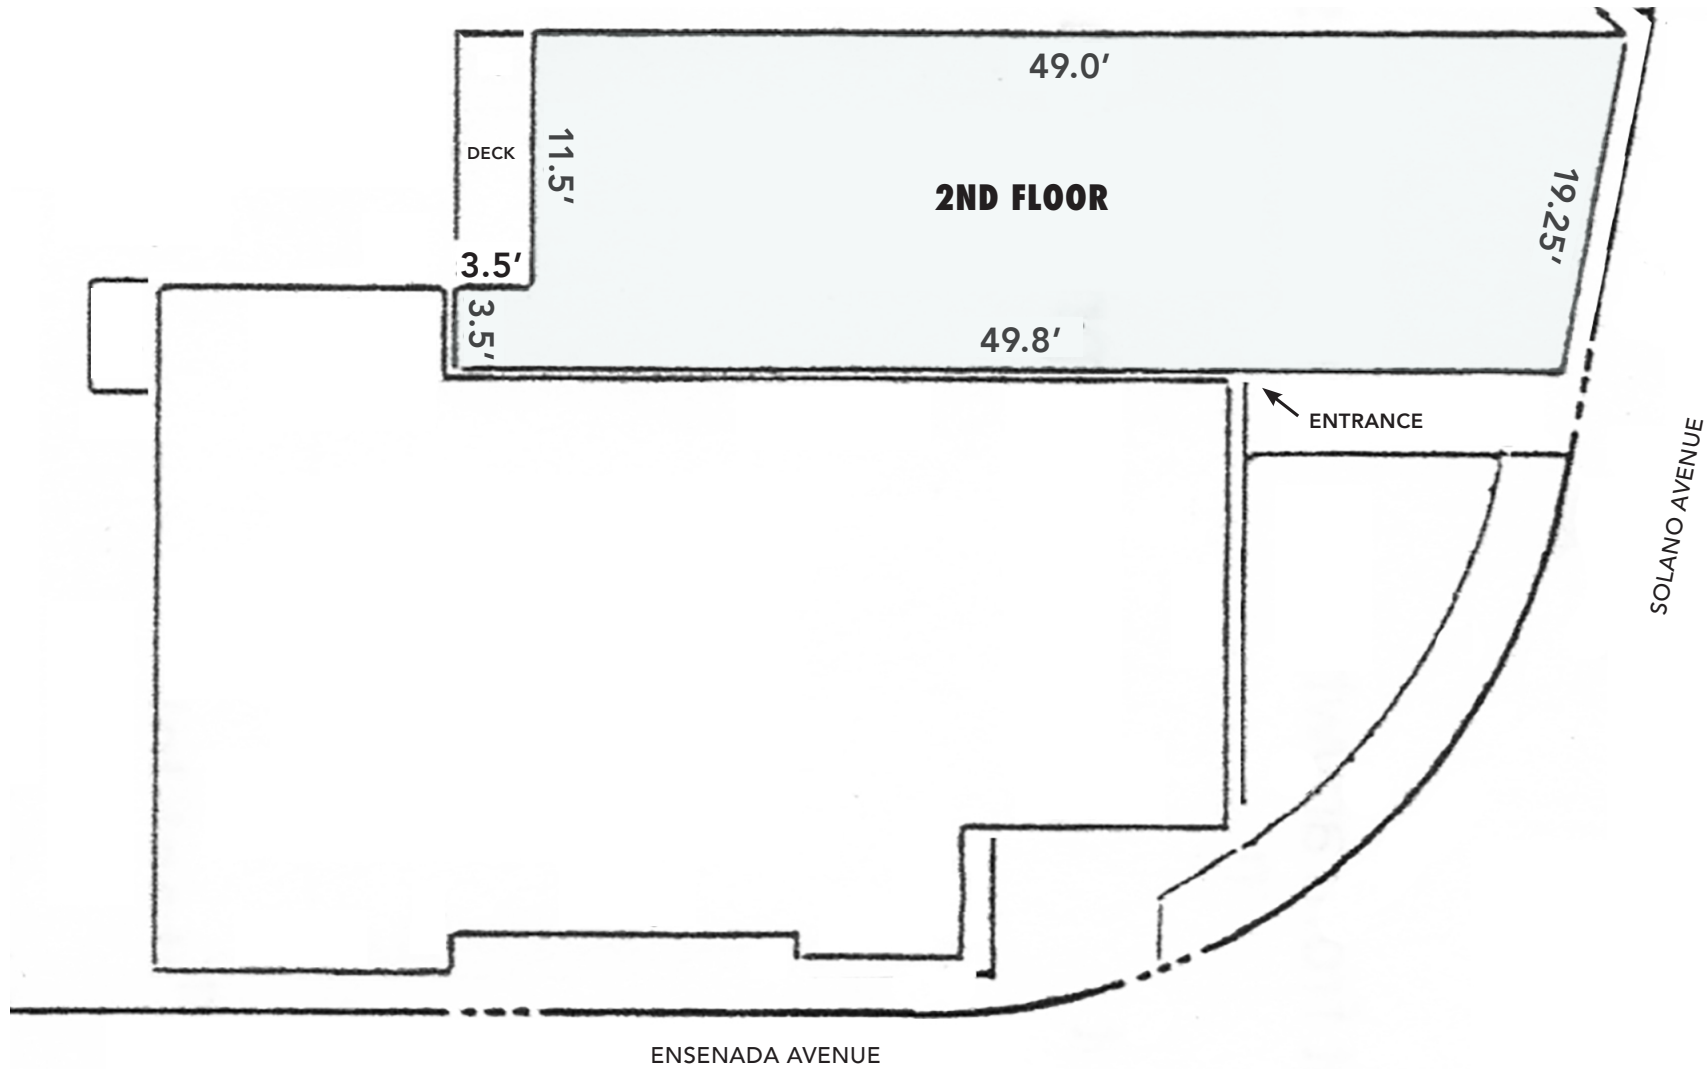

- **SIZE:**  
±726 rsf
- **PRICE:**  
\$2,250/month IG

- Light filled, second floor office space
- Two separate work areas
- Accessed by single stairway (no elevator)
- High ceilings, new paint, track lighting
- Restroom

- Located above Sweet Basil Thai Restaurant
- Zoned C-SO  
(Solano Ave Commercial)

This drawing is intended to be used as an aid for planning. Though care was taken in drawing this floor plan, accuracy is not guaranteed.